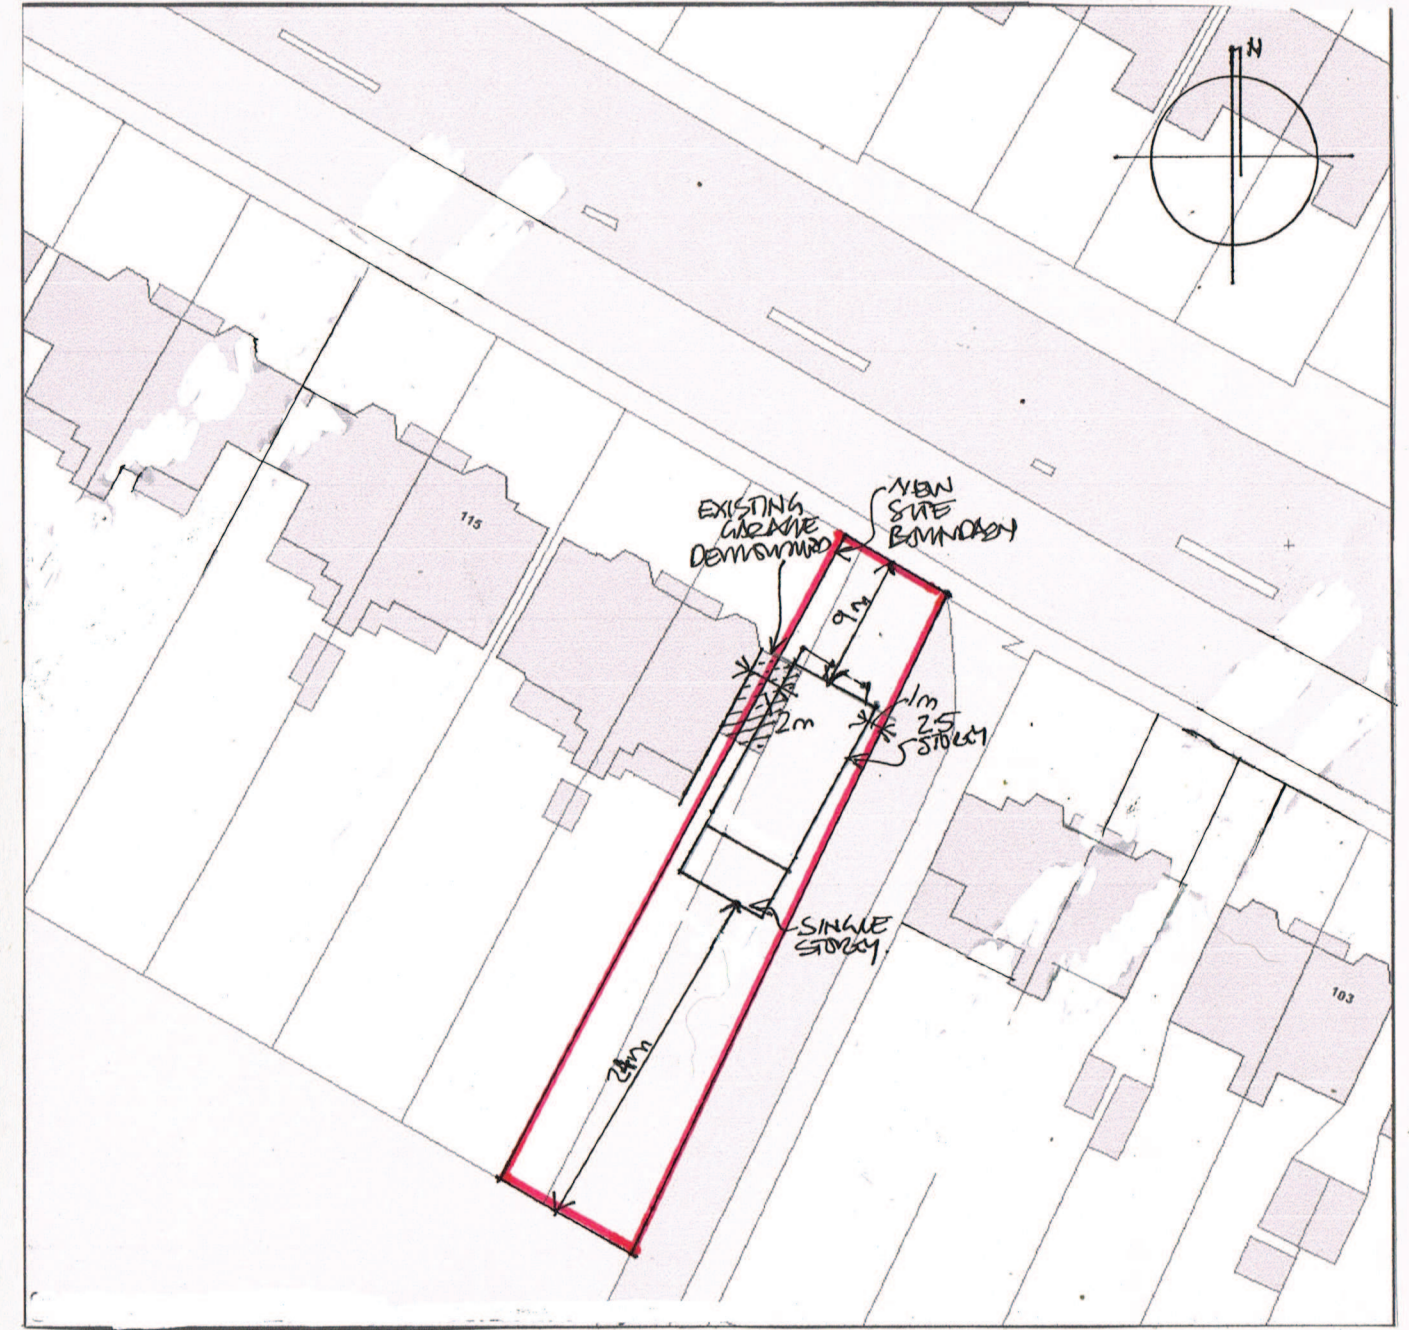

SCALE 1:1250

Page 65

1 LOCATION PLAN 1:1250

SCALE 1:500

2 BLOCK PLAN 1:500

Drg. No:  
**D572/01**  
 A

Scale @ A3:  
 1:1250; 1:500  
 Date:  
 July 2014

Project:  
 111 Coombe Lane Raynes Park  
 London SW20 0QY  
 Title:  
 Location and Block Plan

Notes: We draw your attention to the fact that these drawings are copyright and it is in breach of that copyright for them to be used in whole or in part in any way without permission. Do not scale. If in doubt ask.