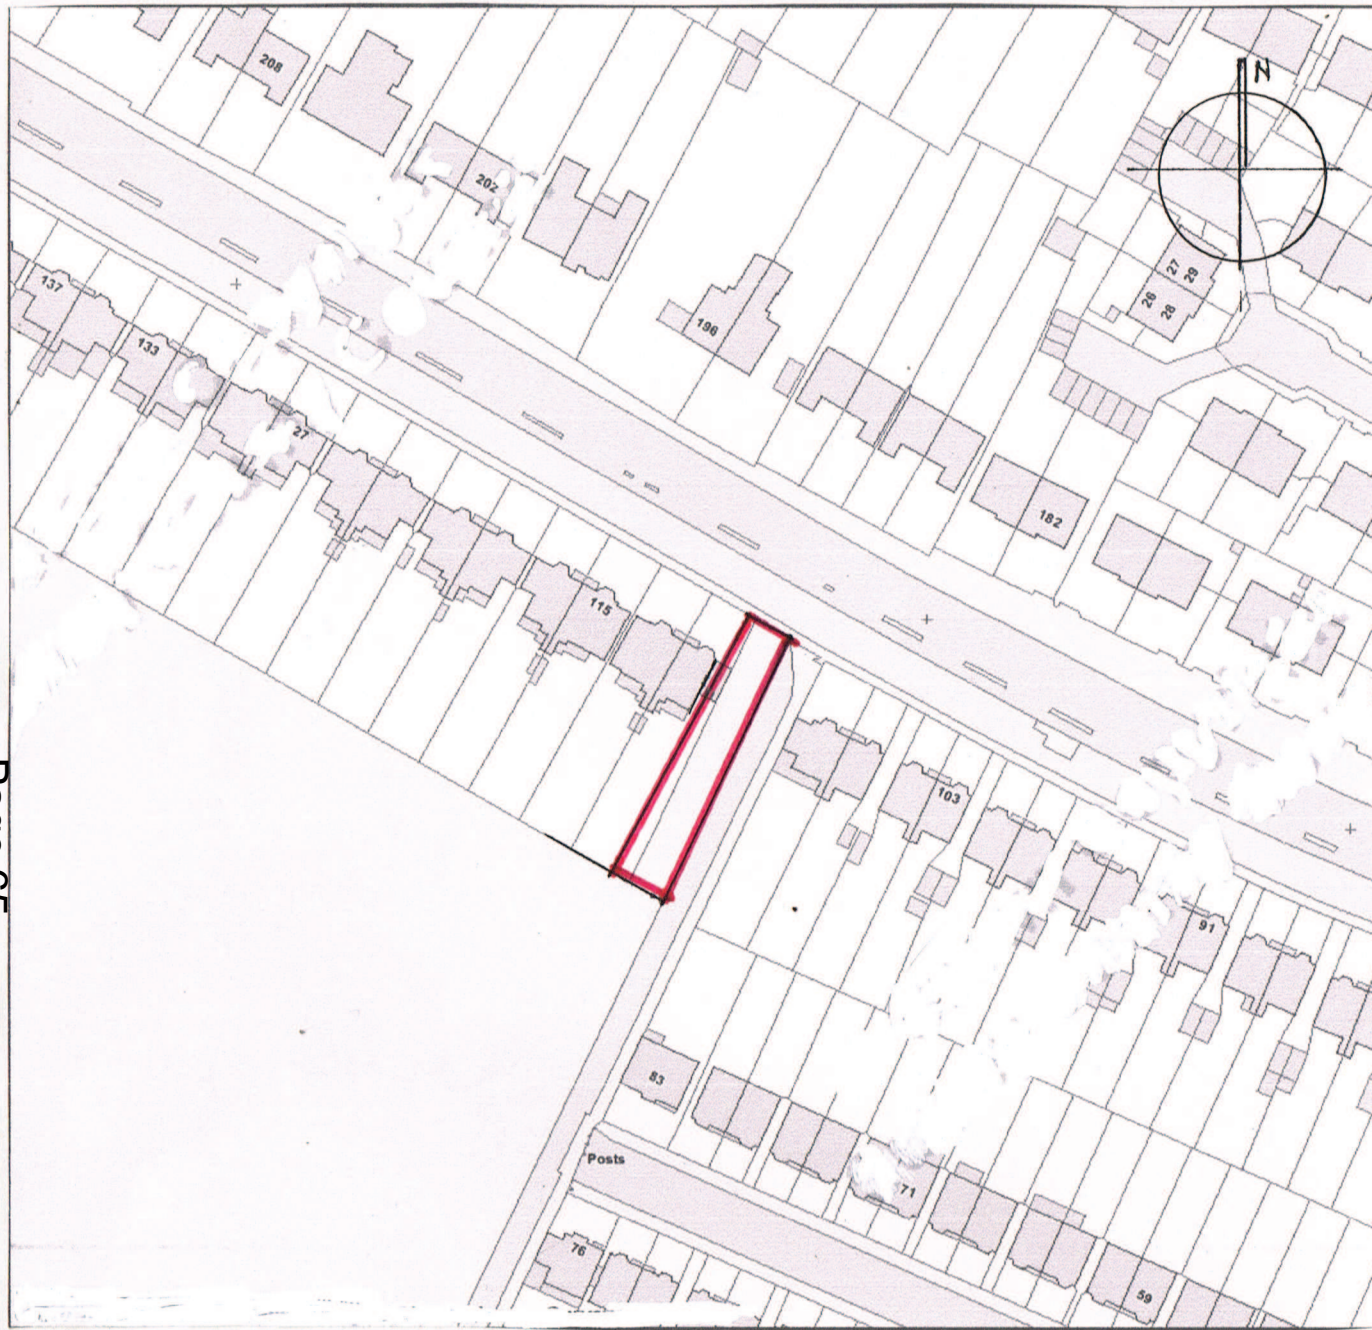

SCALE 1:1250

Page 65

1 LOCATION PLAN 1:1250

SCALE 1:500

2 BLOCK PLAN 1:500

Drg. No:  
**D572/01**  
 A

Scale @ A3:  
 1:1250; 1:500  
 Date:  
 July 2014

Project:  
 111 Coombe Lane Raynes Park  
 London SW20 0QY  
 Title:  
 Location and Block Plan

Notes: We draw your attention to the fact that these drawings are copyright and it is in breach of that copyright for them to be used in whole or in part in any way without permission. Do not scale. If in doubt ask.